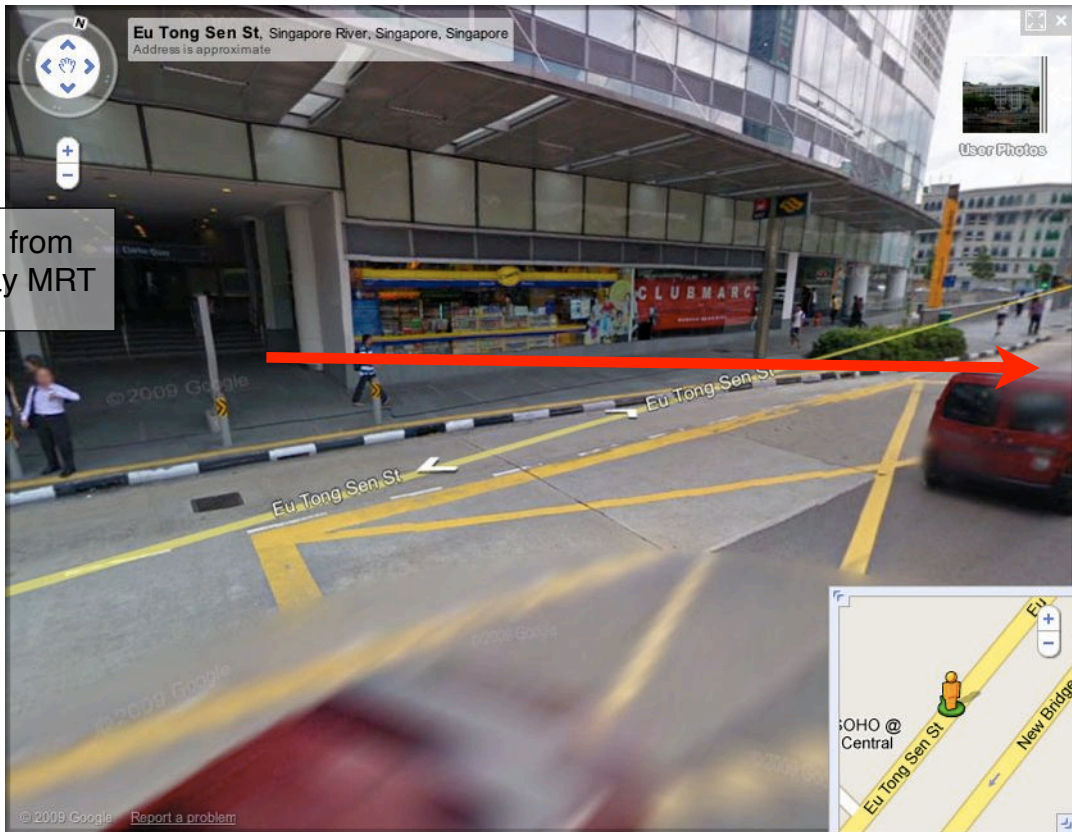

Directions to Camera Rental Centre 32A South Bridge Road

Take Exit E from
Clarke Quay MRT

Cross the road